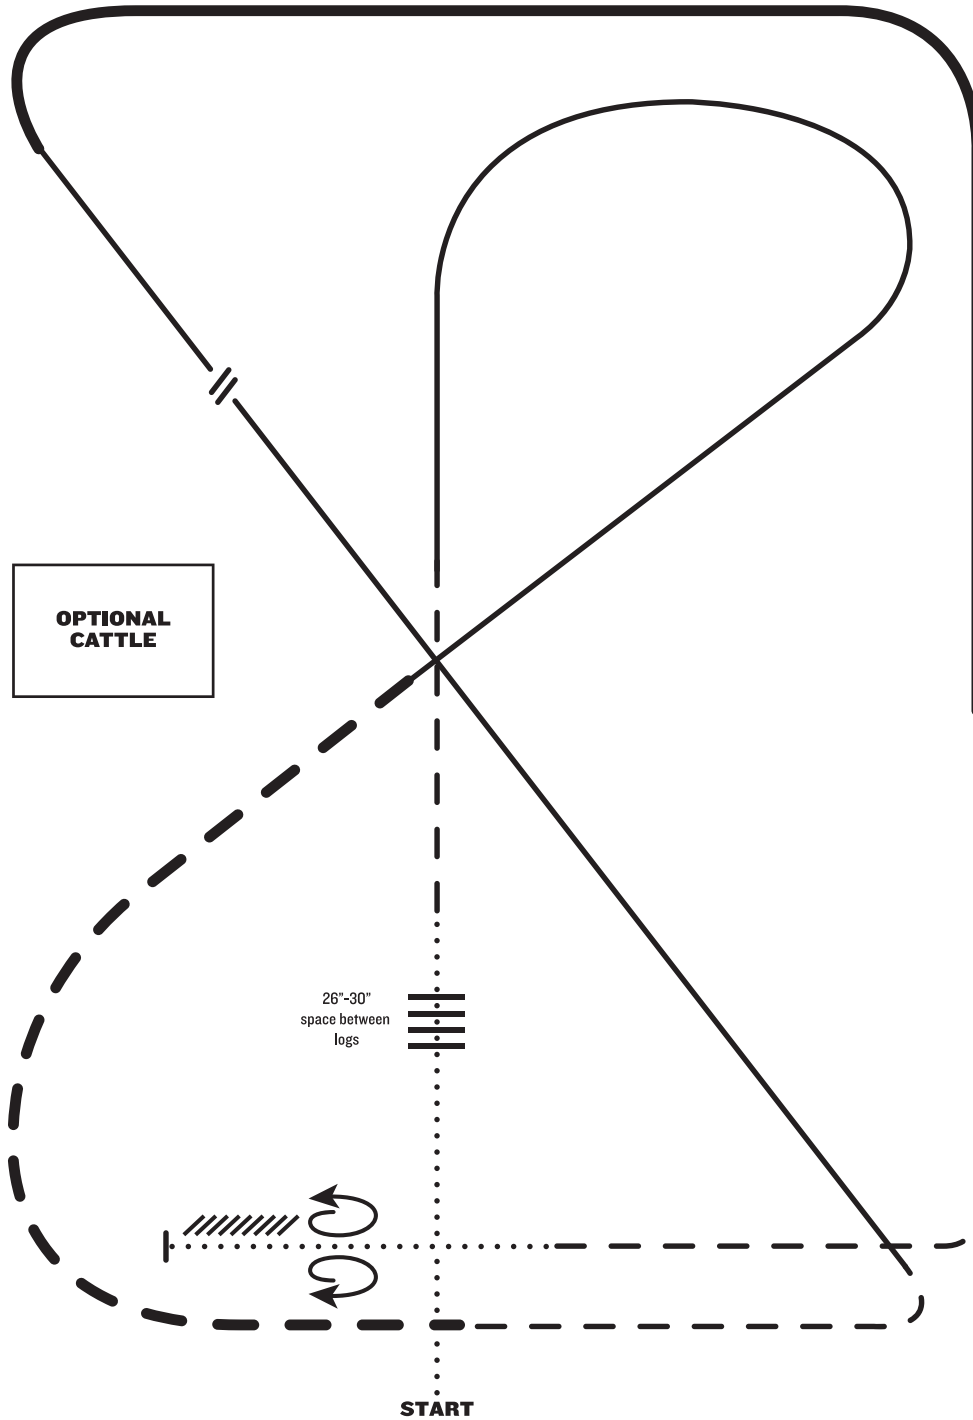

RANCH RIDING - PATTERN 5

Non Pro Jackpot

LEGEND

.....	Walk
....	Extended Walk
- - -	Trot
- - - -	Extended Trot
— — —	Lope
— — — —	Extended Lope
////	Back
//	Lead Change

OPTIONAL
CATTLE

1. Walk
2. Walk over logs
3. Trot
4. Lope right lead
5. Extended trot
6. Trot
7. Lope left lead
8. Change leads (simple or flying)
9. Extended lope right lead
10. Collect lope
11. Trot
12. Walk
13. Stop and back
14. 360° turn each direction (either direction 1st) (L-R or R-L)

Note: The drawn description of this pattern is only intended for the general depiction of the pattern. Exhibitors should utilize the arena space to best exhibit their horses.