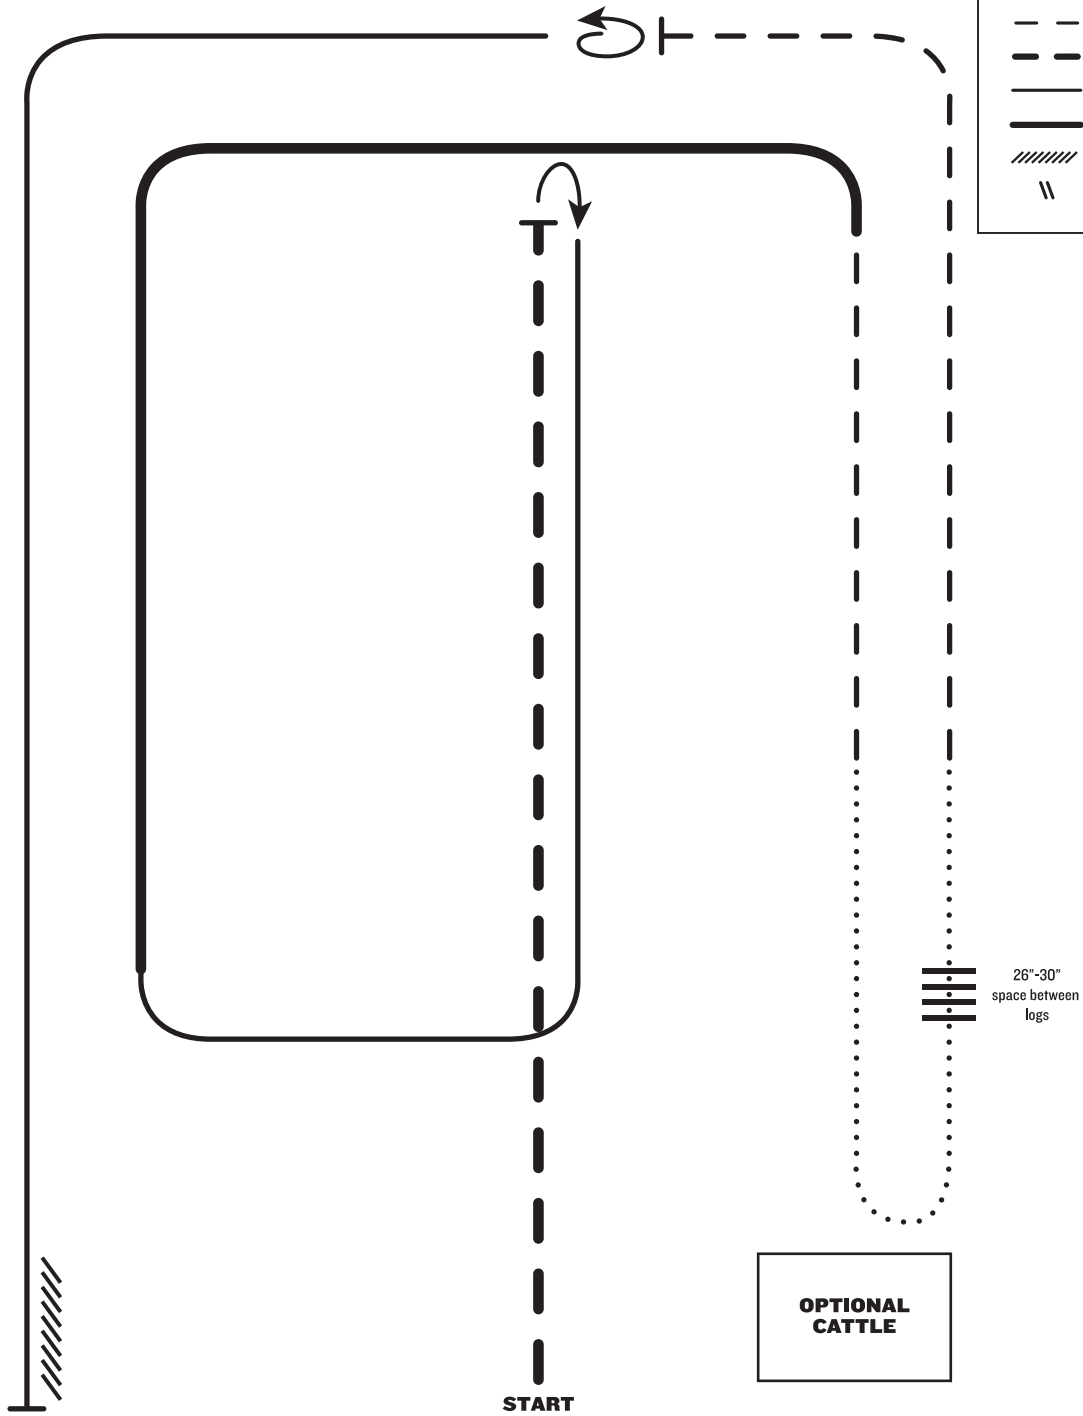

RANCH RIDING - PATTERN 15

LEGEND

- ..... Walk
- ... Extended Walk
- - - Trot
- - - Extended Trot
- Lope
- Extended Lope
- //// Back
- \\ Lead Change

1. Extended trot
2. Stop, rollback right
3. Lope right lead
4. Extended lope right lead
5. Trot
6. Walk
7. Walk over logs
8. Walk
9. Trot
10. Stop, 360° turn left
11. Lope left lead
12. Stop and back

Note: The drawn description of this pattern is only intended for the general depiction of the pattern. Exhibitors should utilize the arena space to best exhibit their horses.