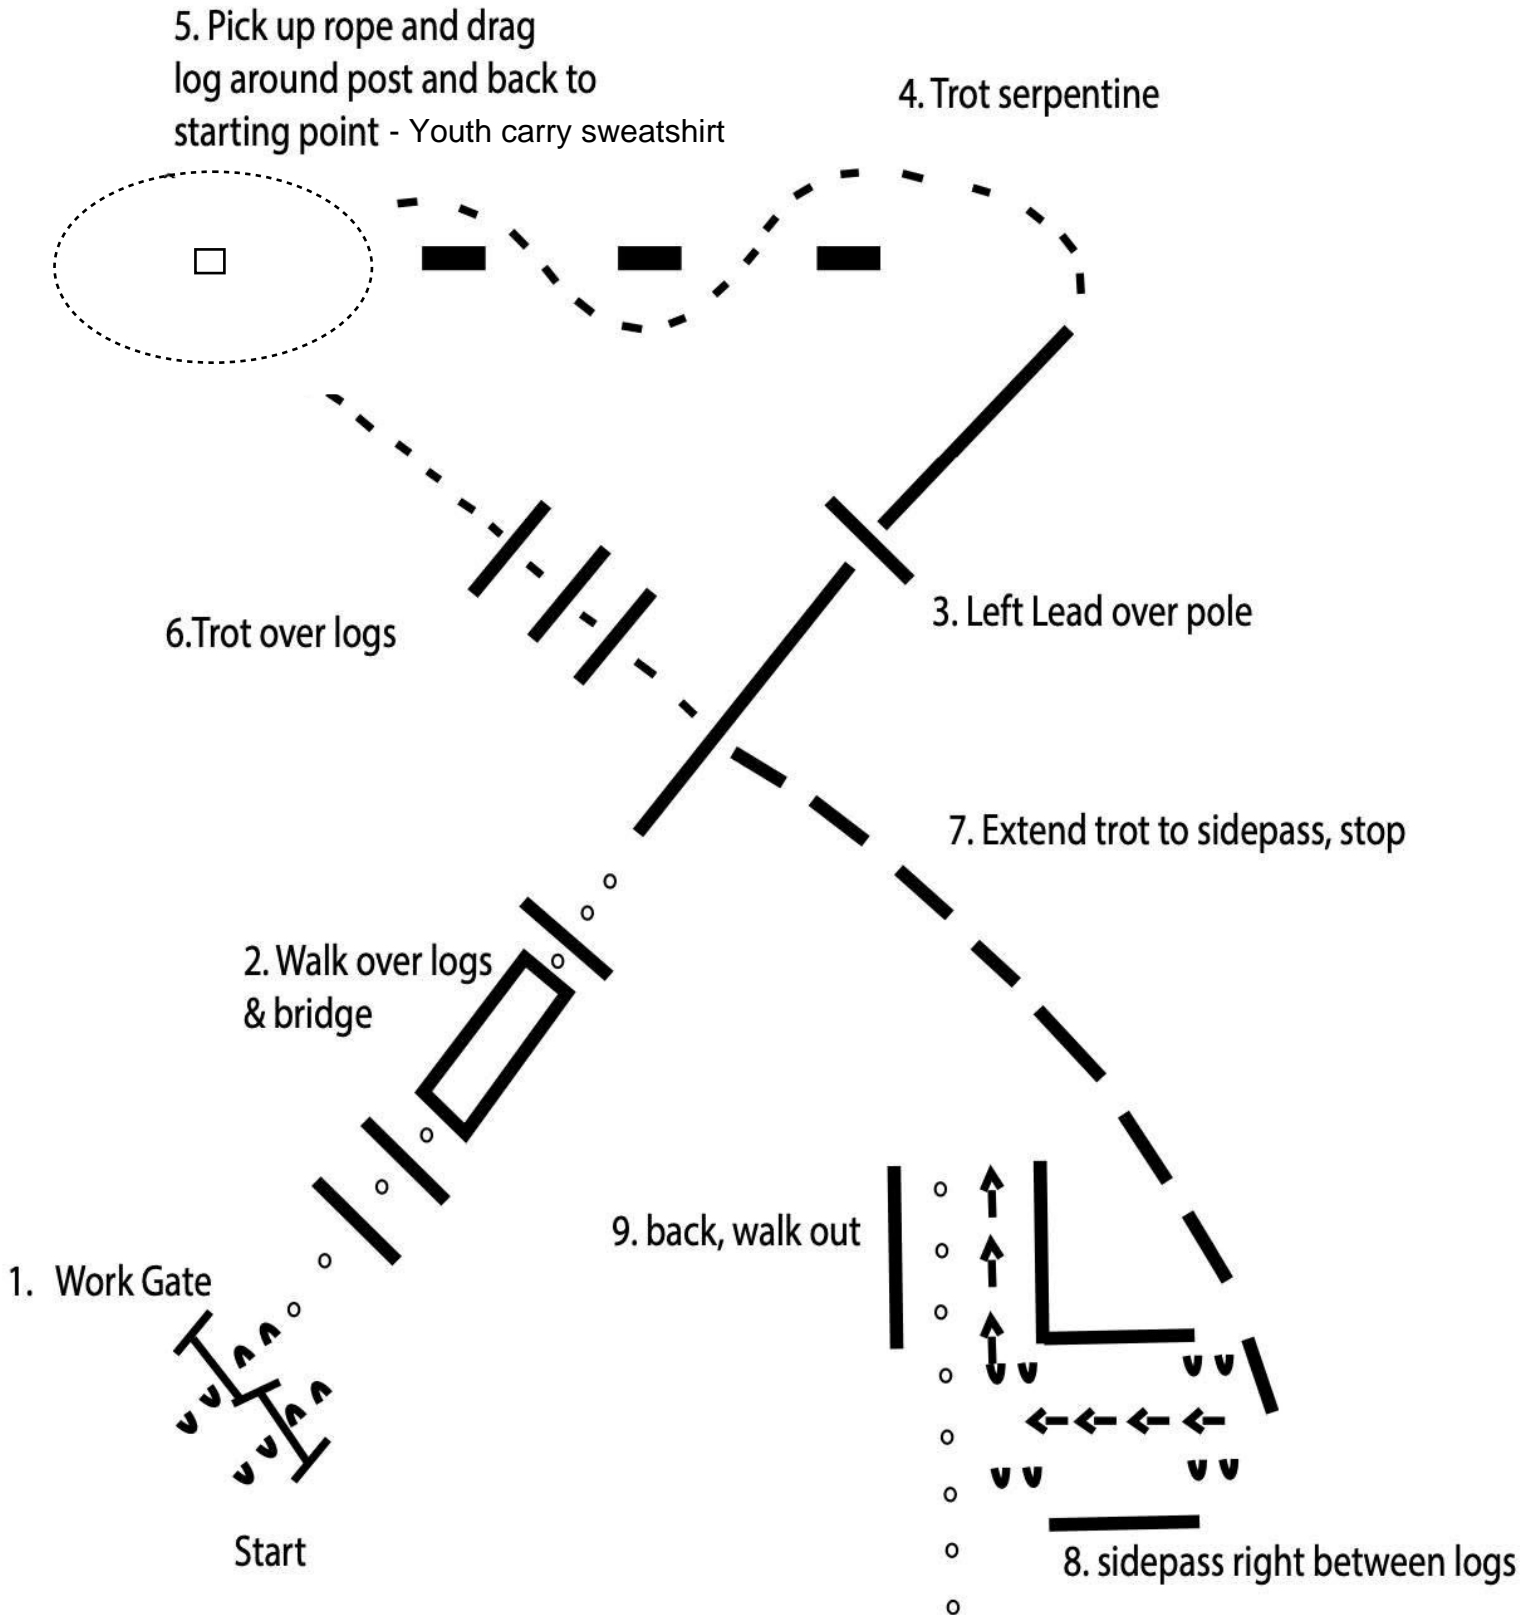

Junior Ranch Trail & Youth Ranch Trail