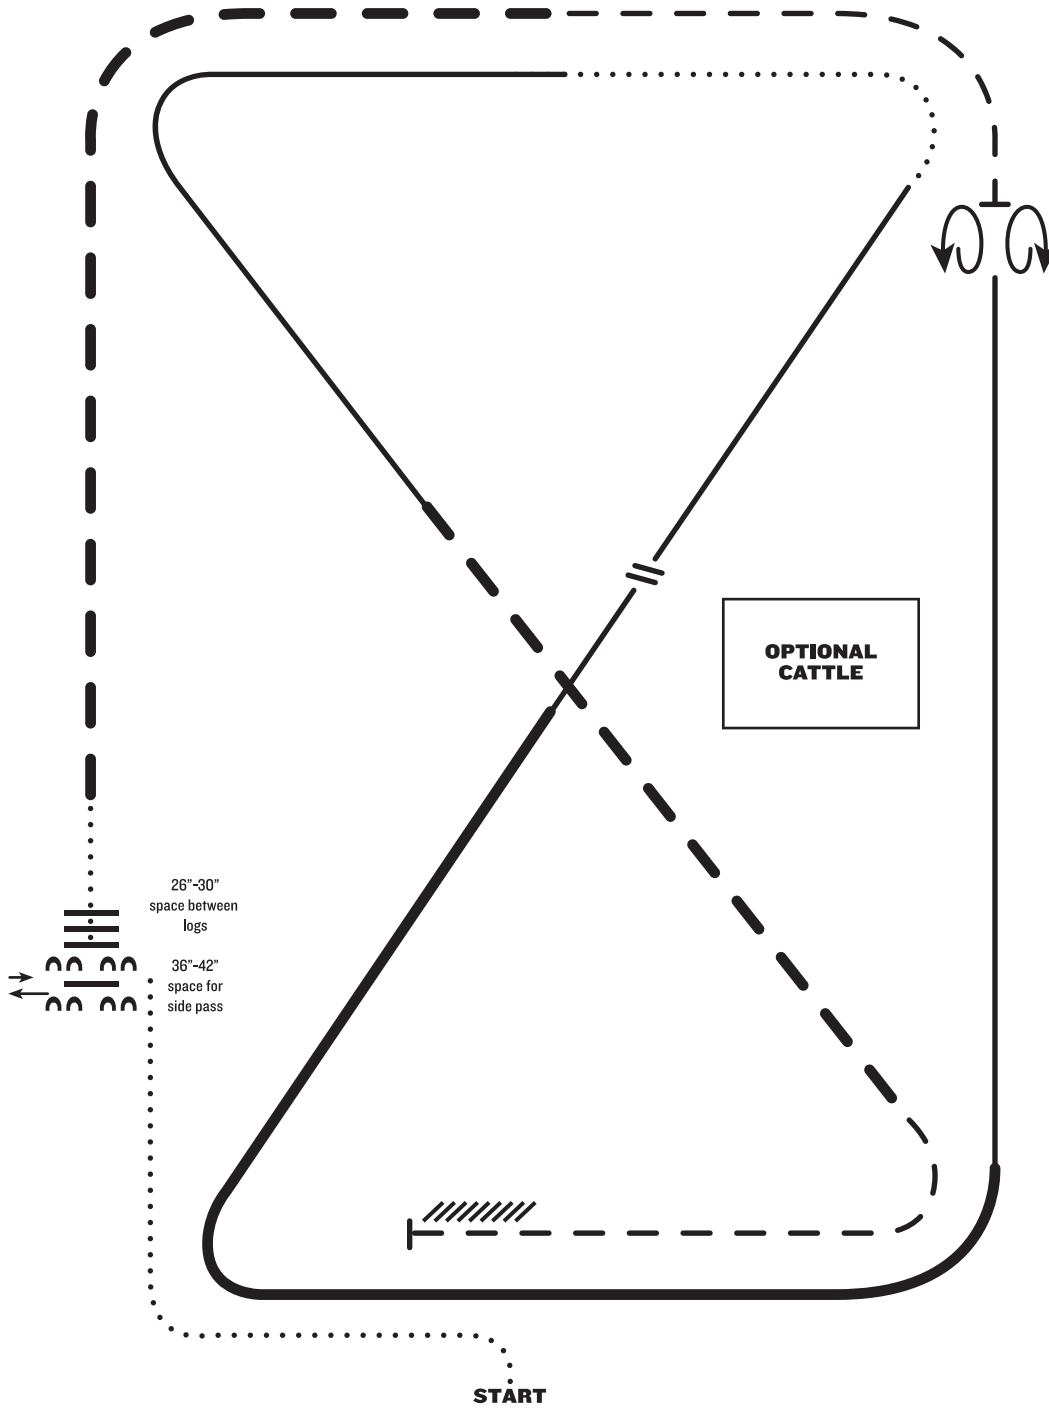

RANCH RIDING - PATTERN 8

Senior

LEGEND

.....	Walk
.....	Extended Walk
- - -	Trot
- - -	Extended Trot
— — —	Lope
— — —	Extended Lope
//////	Back
//	Lead Change

1. Walk
2. Side pass left across first log, side pass 1/2 way to right
3. Walk over logs
4. Extended trot
5. Trot
6. Stop, 360° turn each direction (either direction 1st) (L-R or R-L)
7. Lope right lead
8. Extended lope right lead
9. Collect lope, change leads (simple or flying), continue lope left lead
10. Walk
11. Lope left lead
12. Extended trot
13. Trot
14. Stop and back

Note: The drawn description of this pattern is only intended for the general depiction of the pattern. Exhibitors should utilize the arena space to best exhibit their horses.

RANCH RIDING - PATTERN 15

LEGEND

- Walk
- ... Extended Walk
- - - Trot
- - - Extended Trot
- Lope
- Extended Lope
- //// Back
- \\ Lead Change

1. Extended trot
2. Stop, rollback right
3. Lope right lead
4. Extended lope right lead
5. Trot
6. Walk
7. Walk over logs
8. Walk
9. Trot
10. Stop, 360° turn left
11. Lope left lead
12. Stop and back

Note: The drawn description of this pattern is only intended for the general depiction of the pattern. Exhibitors should utilize the arena space to best exhibit their horses.

RANCH RIDING - PATTERN 13

LEGEND