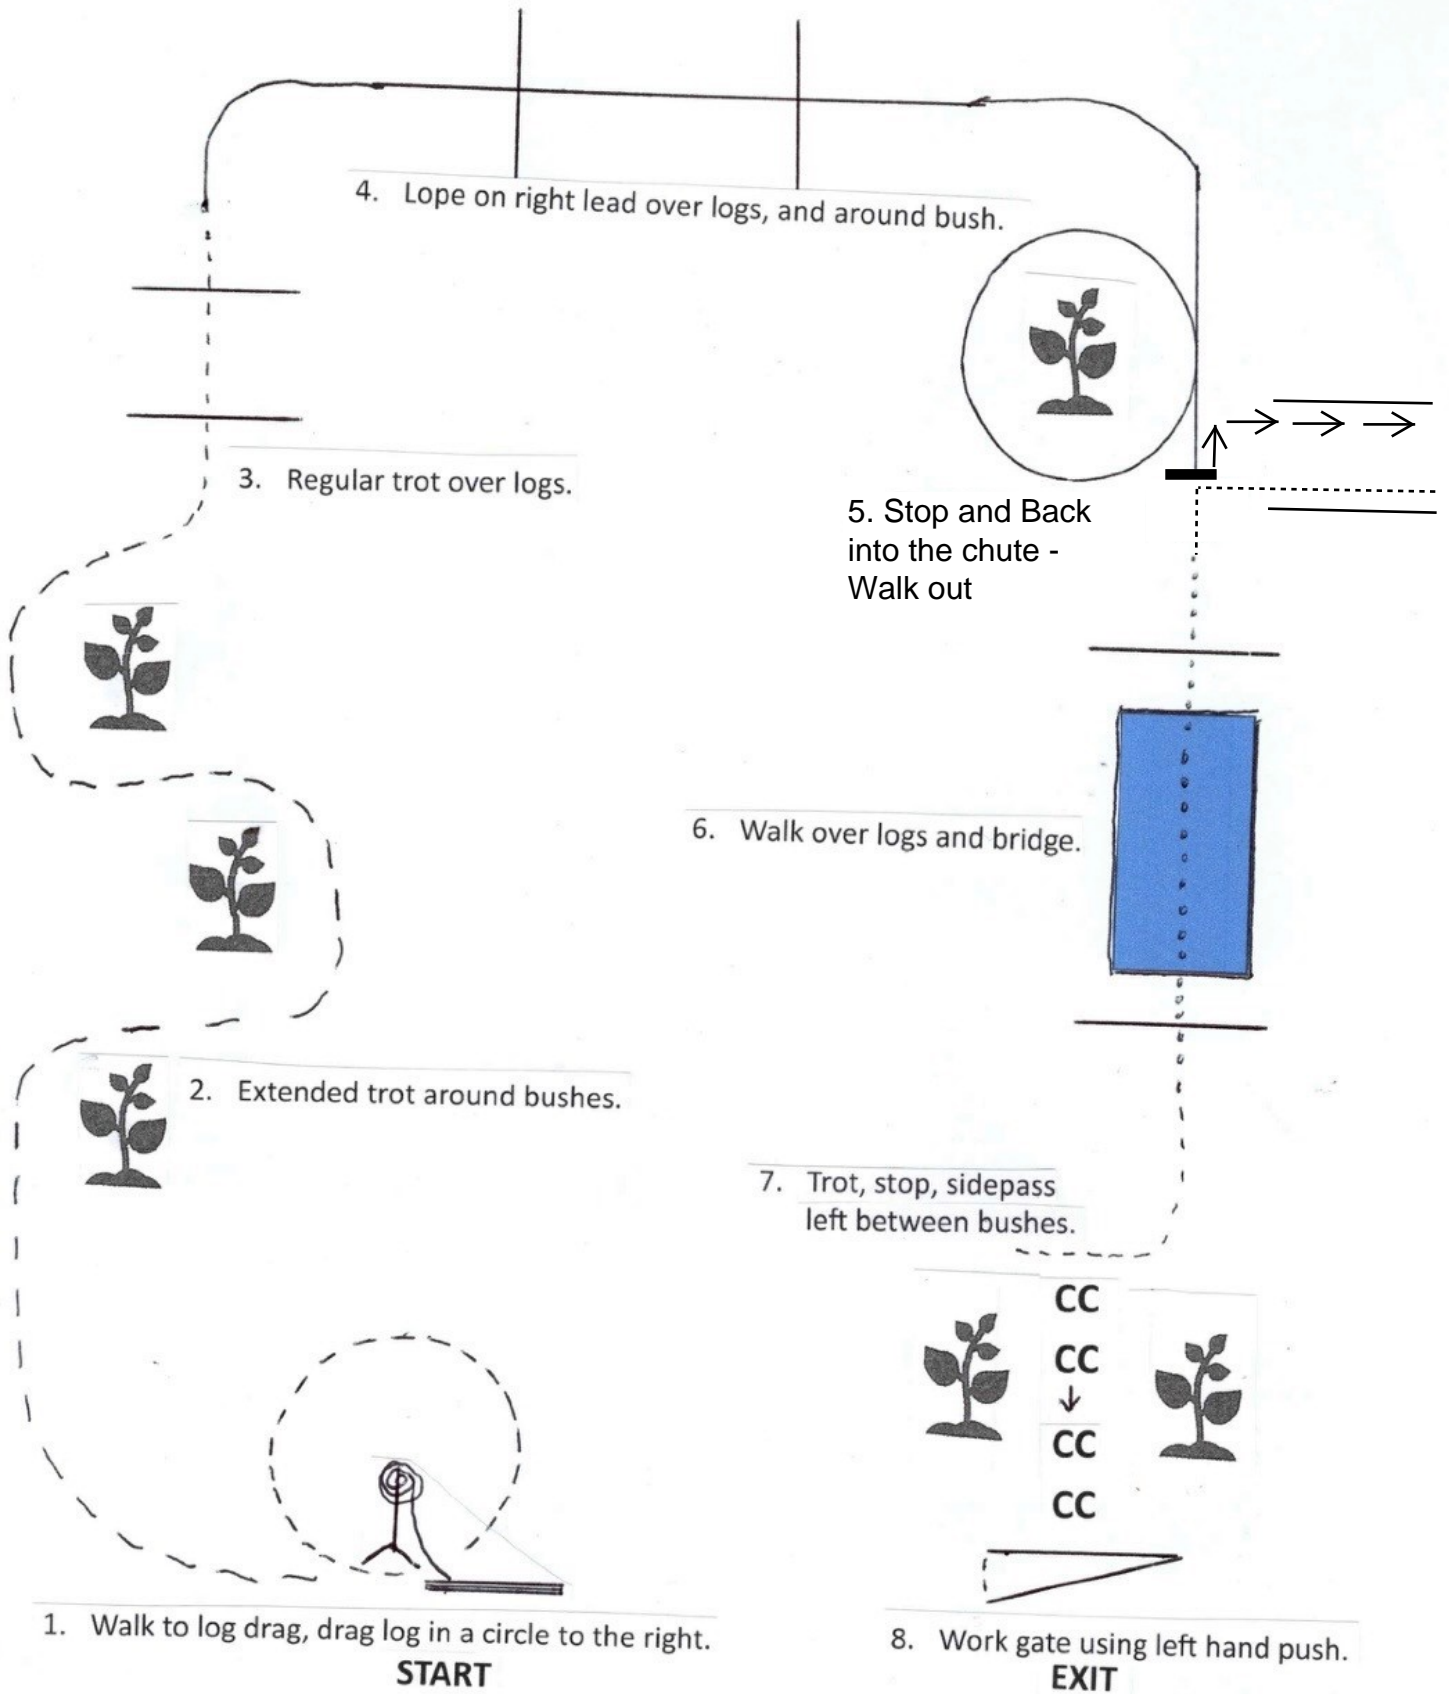

Note: The drawn description of this pattern is only intended for the general depiction of the pattern. Exhibitors should utilize the arena space to best exhibit their horses.

RANCH RIDING - PATTERN 13

LEGEND

Note: The drawn description of this pattern is only intended for the general depiction of the pattern. Exhibitors should utilize the arena space to best exhibit their horses.

RANCH RIDING - PATTERN 5

Non Pro Jackpot

LEGEND

.....	Walk
....	Extended Walk
- - -	Trot
- - - -	Extended Trot
— — —	Lope
— — — —	Extended Lope
////	Back
//	Lead Change

OPTIONAL
CATTLE

1. Walk
2. Walk over logs
3. Trot
4. Lope right lead
5. Extended trot
6. Trot
7. Lope left lead
8. Change leads (simple or flying)
9. Extended lope right lead
10. Collect lope
11. Trot
12. Walk
13. Stop and back
14. 360° turn each direction (either direction 1st) (L-R or R-L)

Note: The drawn description of this pattern is only intended for the general depiction of the pattern. Exhibitors should utilize the arena space to best exhibit their horses.

Senior and Amateur Ranch Trail